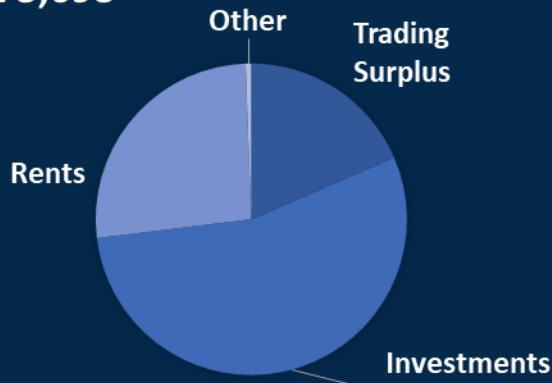

2,542

Meals

15,155

Refreshments

Educational Programme

55 Events

1100 Attendees

Finance

INCOME
£273,698

EXPENDITURE
£238,348

Social Media

	2017	2018
Twitter Followers	482	619
Blog Visits	7601	10907
Podcast Listens	1305	4384

Our most read
blog post

25/09/2018

Why do Christians participate in Pride?